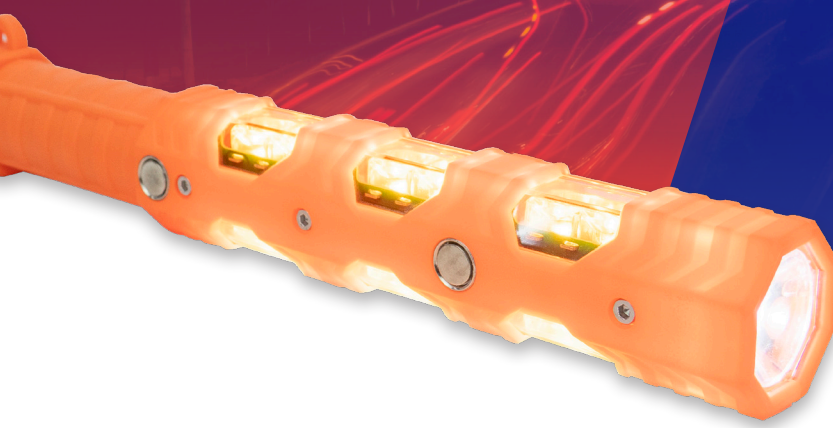

RECHARGEABLE TRAFFIC BATON

Introducing the Rechargeable Traffic Baton by **VISIONSafe**

The durable, lightweight LED safety lighting solution ideal for Traffic Control, Airports, Parking Attendants, Crowd Management & more. Featuring a long-lasting rechargeable lithium-ion battery, the Rechargeable Traffic Baton is built for reliability, with up to 17 hours battery life to ensure no interruptions to your flow.

- Dimensions: 340mm L x 60mm W x 48mm D
- USB-C Charging port and cable
- Charge time 4 hours
- Run Time: 2-17 hours (flash pattern dependent)
- IP65 Rated: Water Resistant
- 2200mAh rechargeable Li-Ion battery
- Magnetic mount
- Polycarbonate & Thermoplastic rubber construction

6 FLASH PATTERNS

HIGH/LOW TORCH

STAY CHARGED STAY IN CONTROL

PART NO.

- **Amber/Red** **TBRAR340MT**
- **Red/Blue** **TBRRB340MT**
- **Red/White** **TBRRW340MT**

Contact **VISIONSafe** today!

08 9295 0624 | www.visionsafe.com.au
64 Wandeara Crescent Mundaring WA 6073